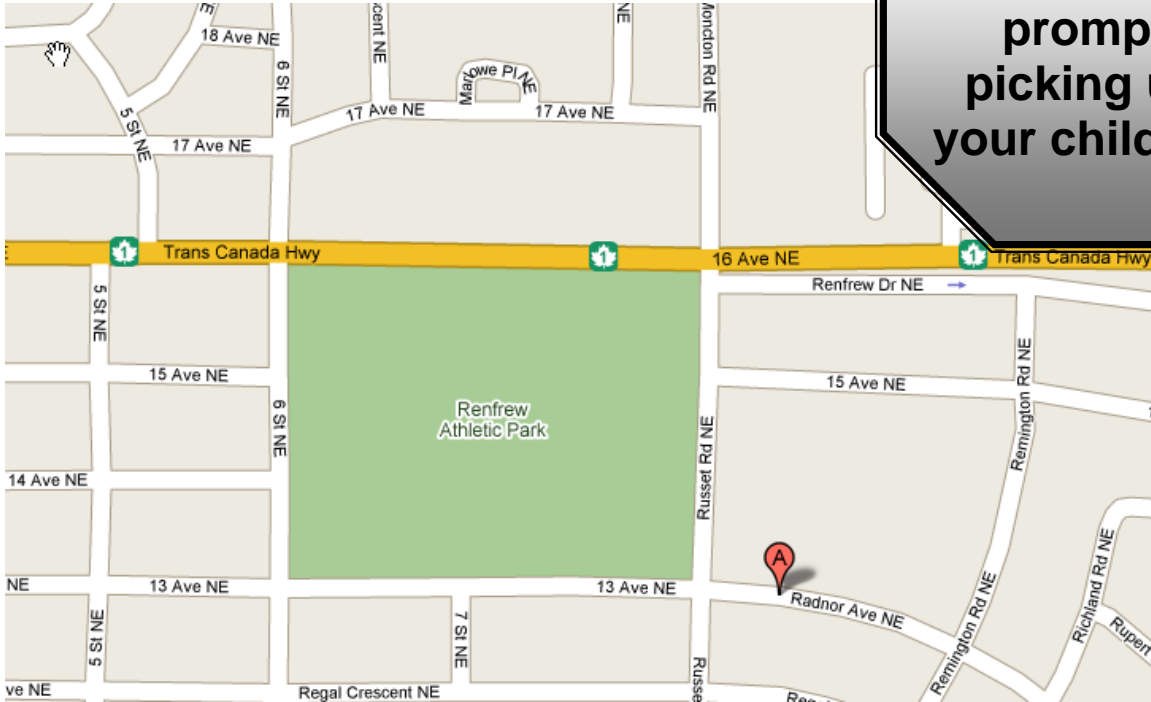

Transportation Schedule

Camp Kasota West

Transportation provided to and from **Camp Kasota West**.

Bus departs from
RENFREW UNITED CHURCH,
956 Radnor Avenue NE

Directions:

- Turn South off 16 Ave NE at Russet Rd turn left on Radnor Ave and proceed to Church. “A” on the map above indicates church location.

Arrival Times:

- Bus arrives from camp, **Saturday**, at approximately **12:30 PM** at **Renfrew United Church, Calgary**.